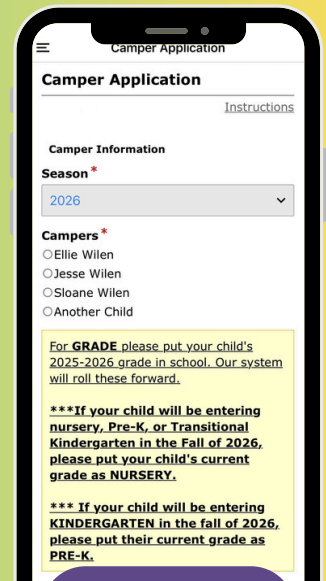

REGISTRATION

Register for next summer!