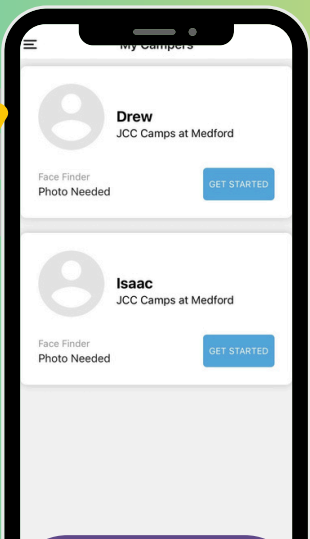

DOWNLOAD INSTRUCTIONS:

1. Search **Campanion** in the App Store or Google Play and download
2. Sign in with your Camp Intouch log-in info

LOG IN

Log in here using your Camp Intouch Info!
 Note: no additional users beyond parents/guardians

STREAM

See the most recent posts here!

ALLOW NOTIFICATIONS

Allow push notifications to receive timely updates, such as bus departures!

MAIN MENU

Enjoy daily photos!

Register for next summer!

Access important camper and family forms

Adjust your settings here, such as push notifications

SET UP FACEFINDER FOR DAILY PICTURES

Set up Facefinder to allow for facial recognition on the app!

REGISTRATION

Register for next summer!