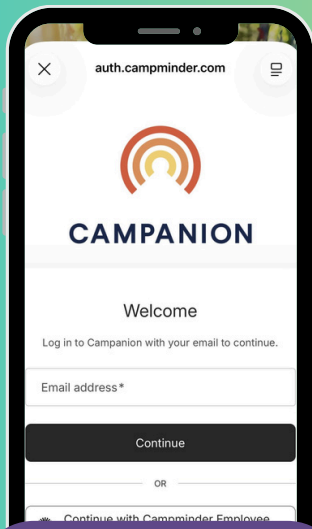

DOWNLOAD THE CAMPAIGN APP

Stay up to date all summer long with our NEW camp app!
 Download & login to the app TODAY using your Camp Intouch log-in!

- Secure access
- Daily camp photos with facial recognition
- Events calendar
- Daily schedules
- Push notification reminders and updates
- Easy access to important camp info
- Forms

DOWNLOAD INSTRUCTIONS:

1. Search **Campanion** in the App Store or Google Play and download
2. Sign in with your Camp Intouch log-in info

LOG IN

Log in here using your Camp Intouch Info!
 Note: no additional users beyond parents/guardians