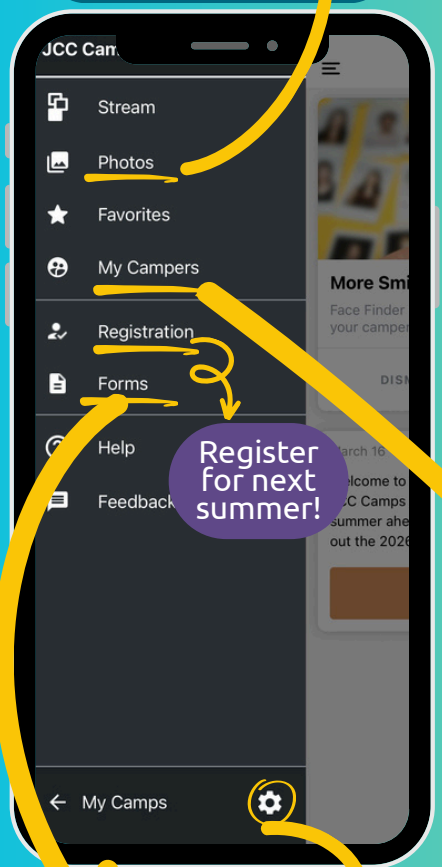

DOWNLOAD INSTRUCTIONS:

1. Search **Campanion** in the App Store or Google Play and download
2. Sign in with your Camp Intouch log-in info

LOG IN

Log in here using your Camp Intouch Info!
 Note: no additional users beyond parents/guardians

STREAM

See the most recent posts here!

ALLOW NOTIFICATIONS

Allow push notifications to receive timely updates, such as bus departures!

MAIN MENU

Enjoy daily photos!

Register for next summer!

Access important camper and family forms

Adjust your settings here, such as push notifications

SET UP FACEFINDER FOR DAILY PICTURES

Set up Facefinder to allow for facial recognition on the app!

REGISTRATION

Register for next summer!