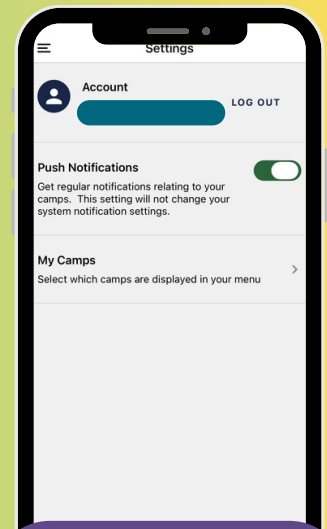

DOWNLOAD INSTRUCTIONS:

1. Search **Campanion** in the App Store or Google Play and download
2. Sign in with your Camp Intouch log-in info

LOG IN

Log in here using your Camp Intouch Info!
 Note: no additional users beyond parents/guardians

STREAM

See the most recent posts here!

ALLOW NOTIFICATIONS

Allow push notifications to receive timely updates, such as bus departures!

MAIN MENU

Enjoy daily photos!

Register for next summer!

Access important camper and family forms